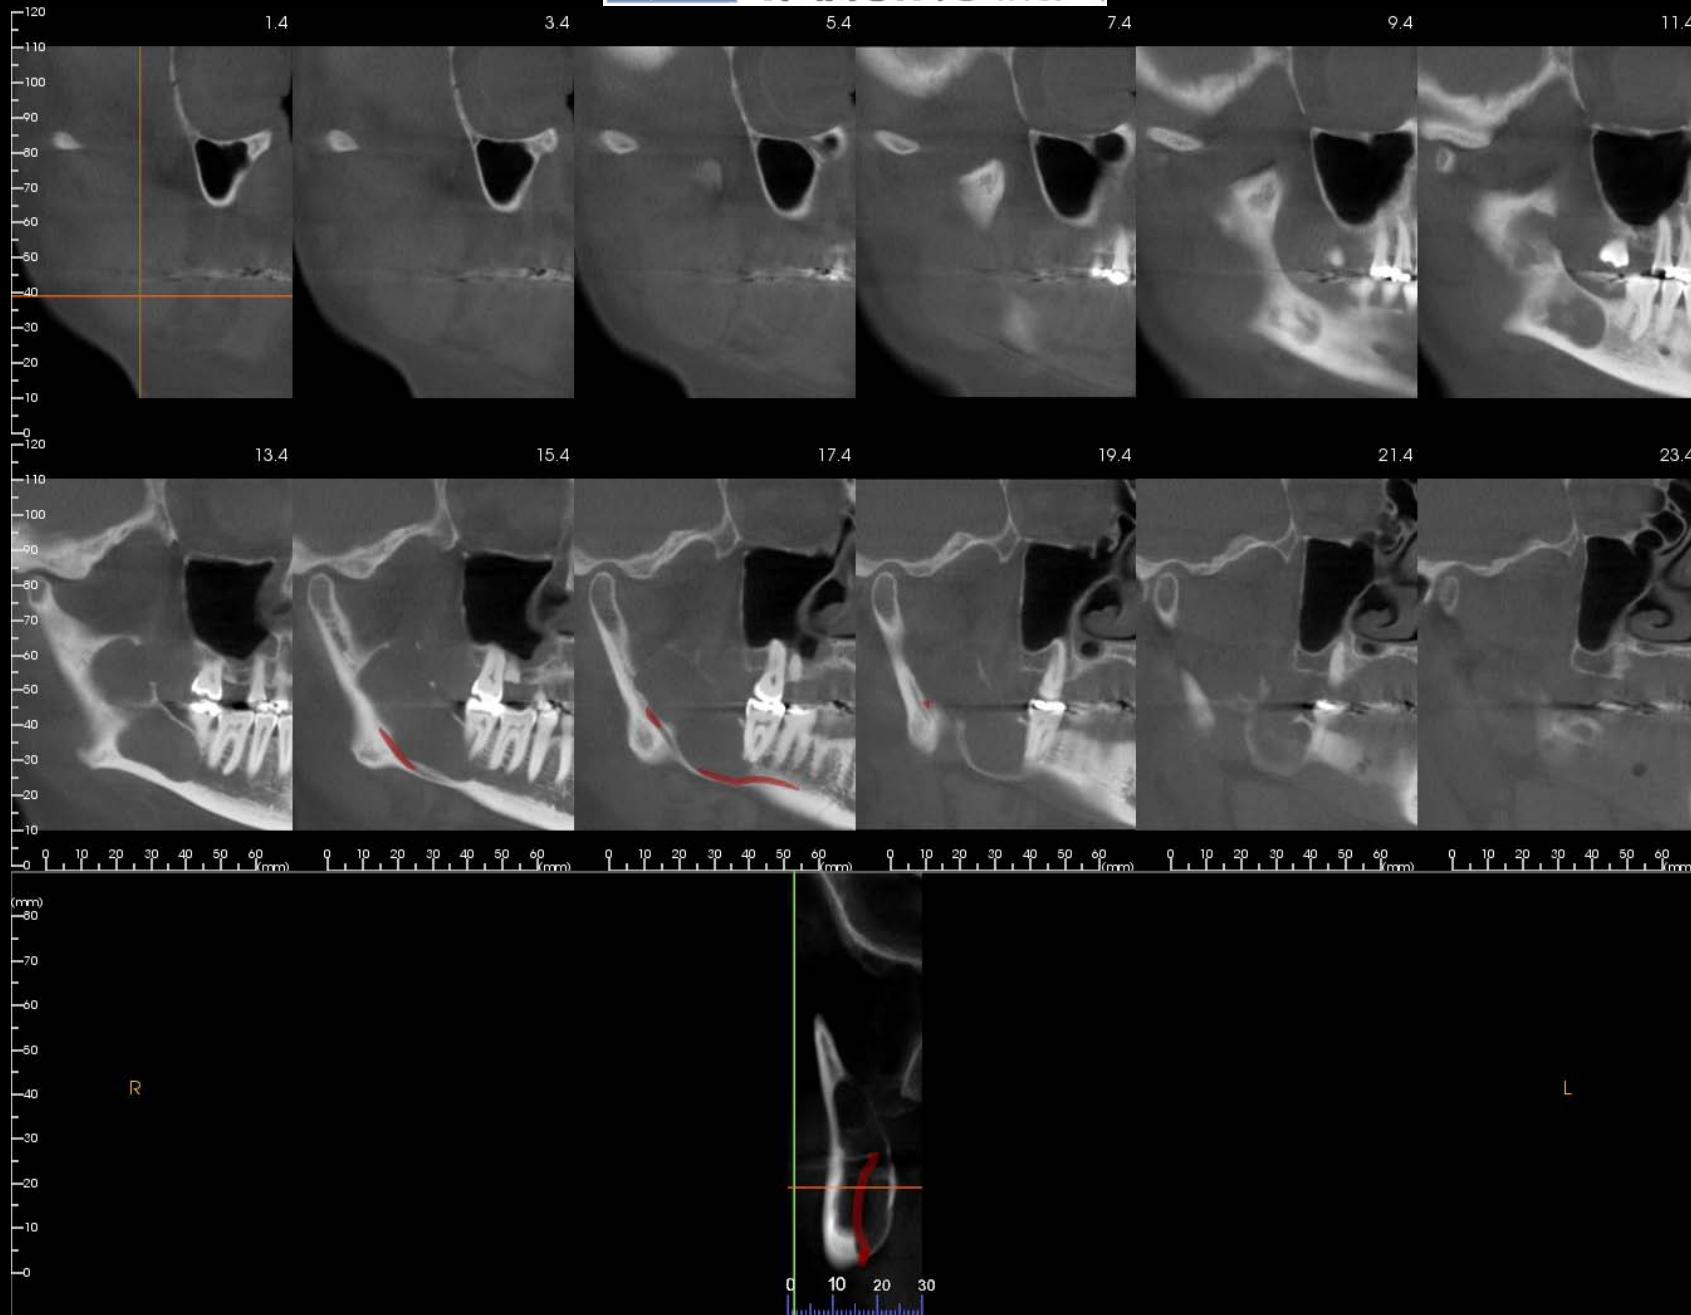

1943 03 28

05/11/2009

1943 03 28  
05/11/2009

Level/Brightness: 635 / -0.05  
Window/Contrast: 3150 / -0.03

Level/Brightness: 635 / -0.05  
Window/Contrast: 2940 / 0.01