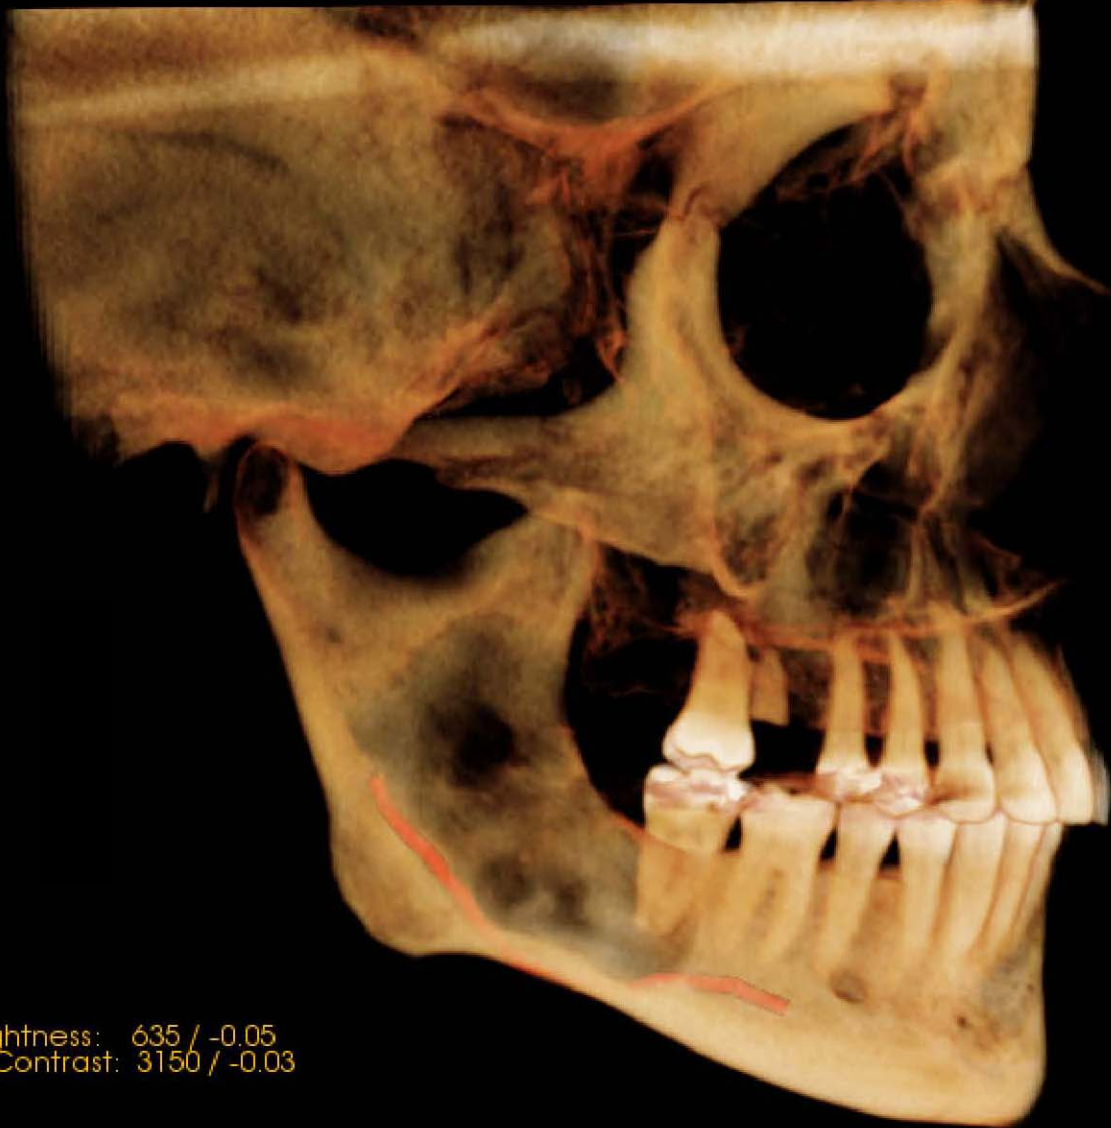

1943 03 28

05/11/2009

1943 03 28  
05/11/2009

Level/Brightness: 635 / -0.05  
Window/Contrast: 3150 / -0.03

Level/Brightness: 635 / -0.05  
Window/Contrast: 2940 / 0.01