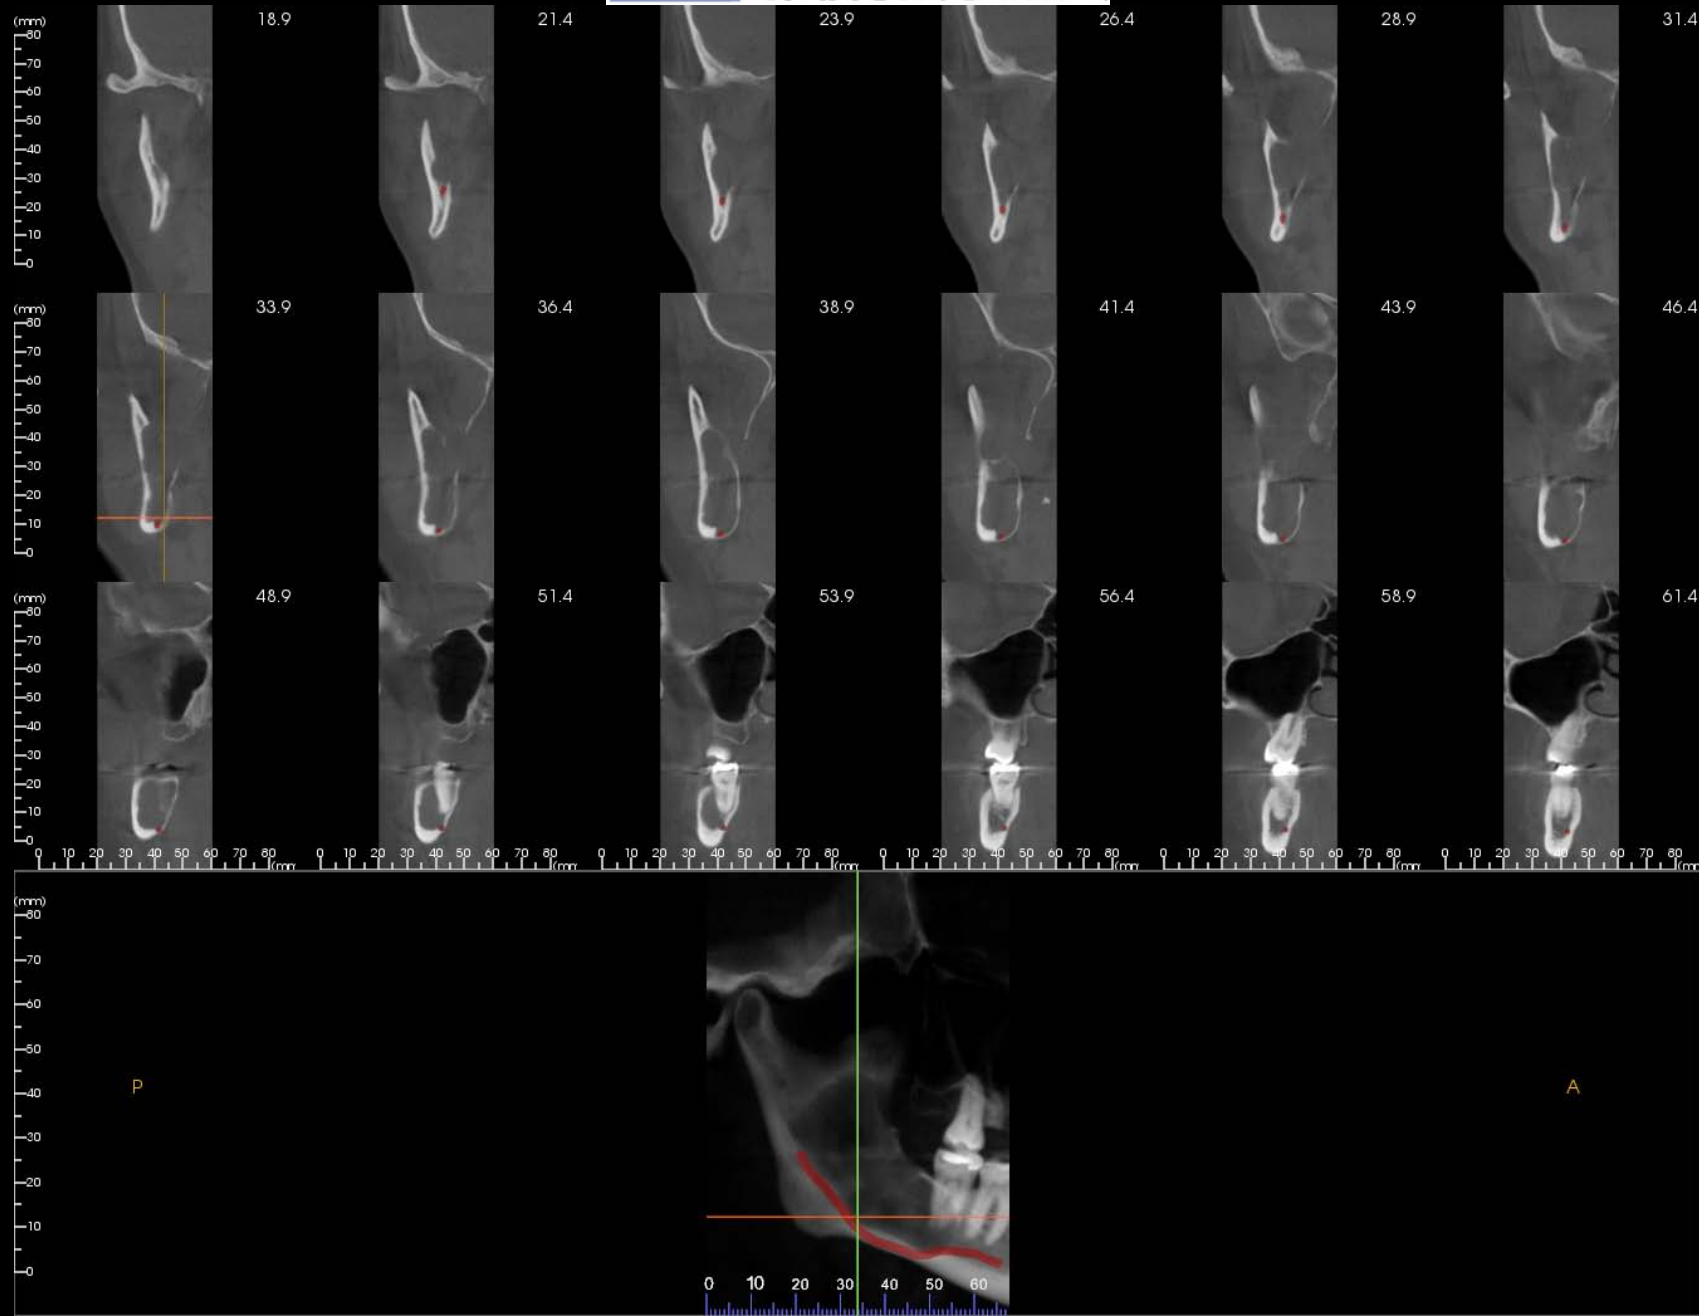

1943 03 28

05/11/2009

1943 03 28  
05/11/2009

Level/Brightness: 635 / -0.05  
Window/Contrast: 3150 / -0.03

Level/Brightness: 635 / -0.05  
Window/Contrast: 2940 / 0.01